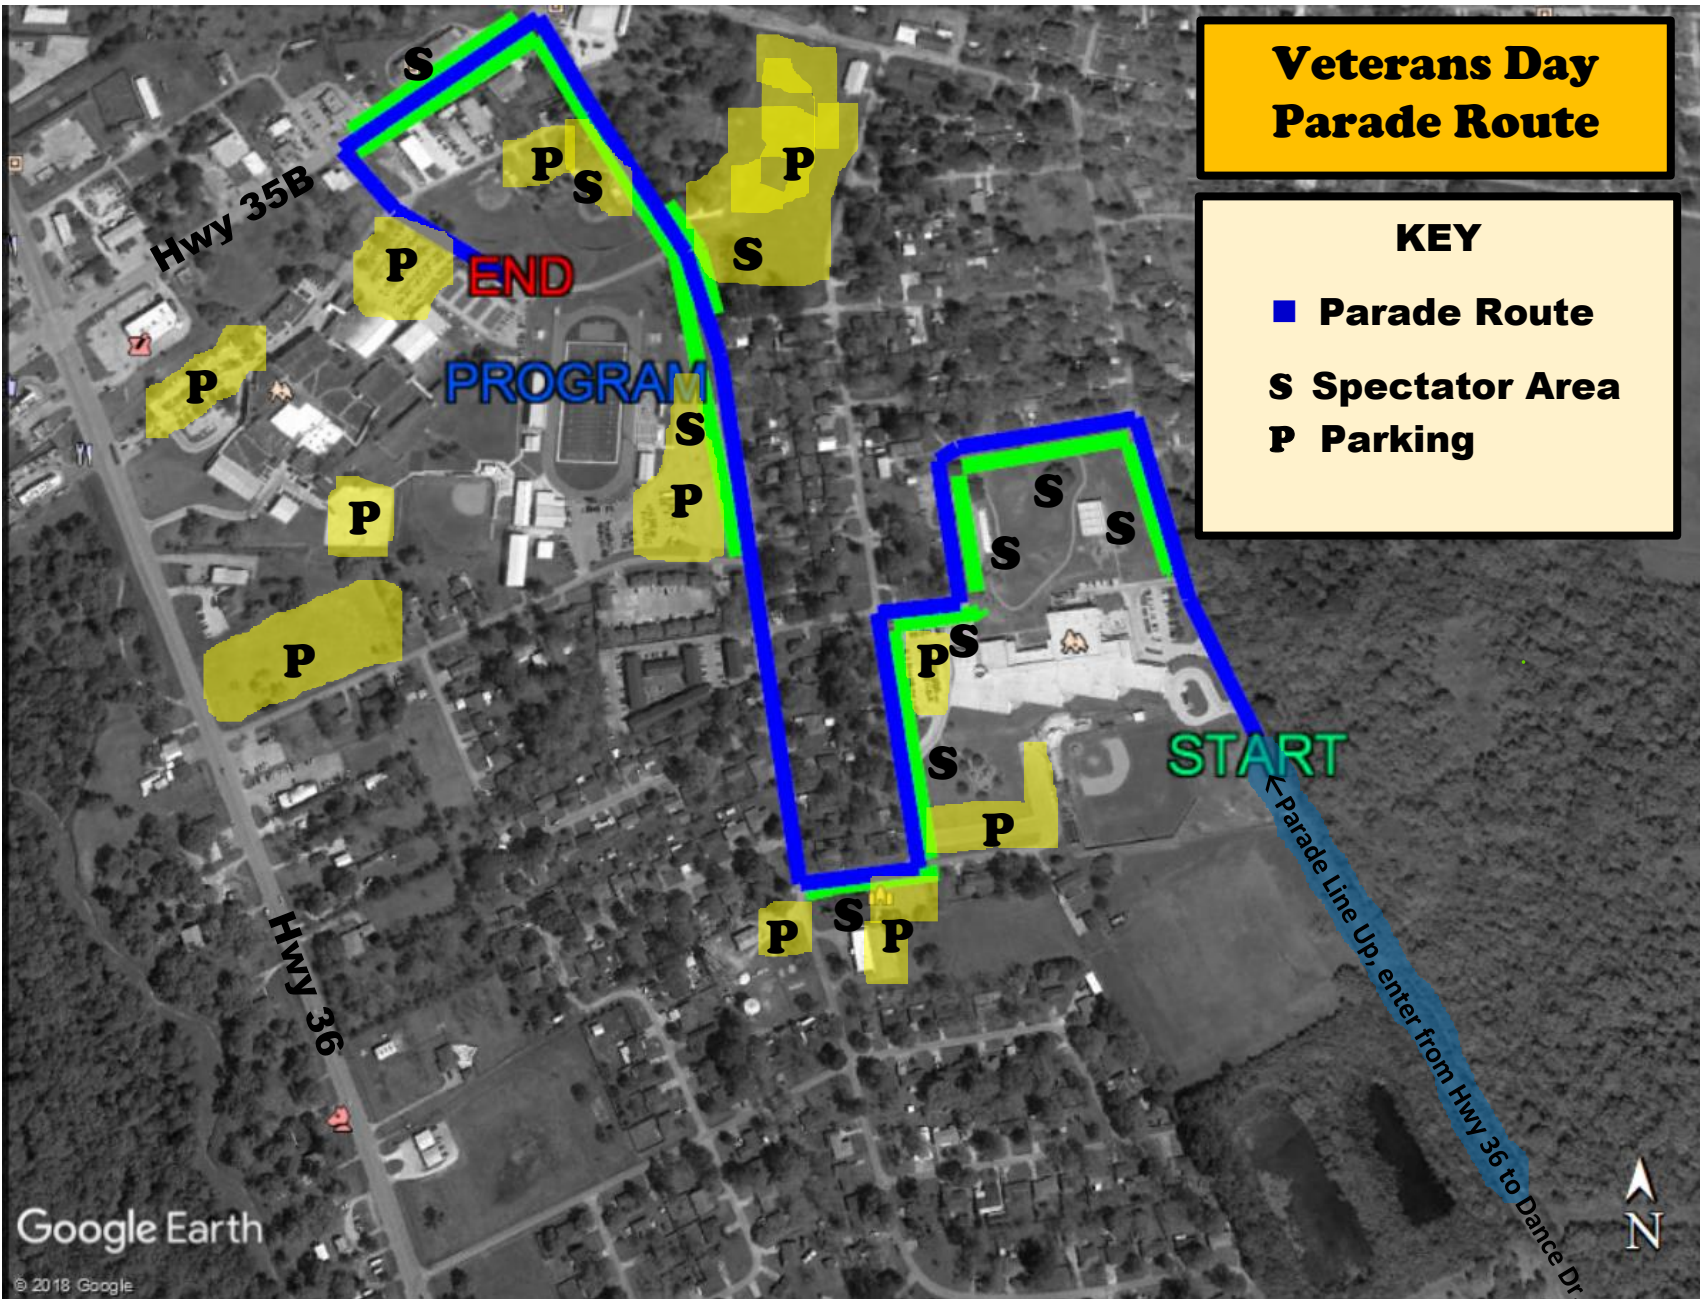

Veterans Day Parade Route

KEY

- Parade Route
- S Spectator Area
- P Parking

Google Earth

© 2018 Google